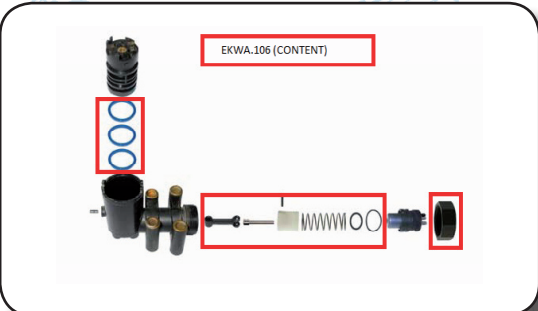

HEIGHT SENSORS & CONNECTORS

441.050 SERIES

For all these part numbers the repair kit is EKWA.106

1. Series Part Nrs
- 441.050.0600
  - 441.050.0700
  - 441.050.0800
  - 441.050.0100
  - 441.050.0110
  - 441.050.0120
  - 441.050.0130