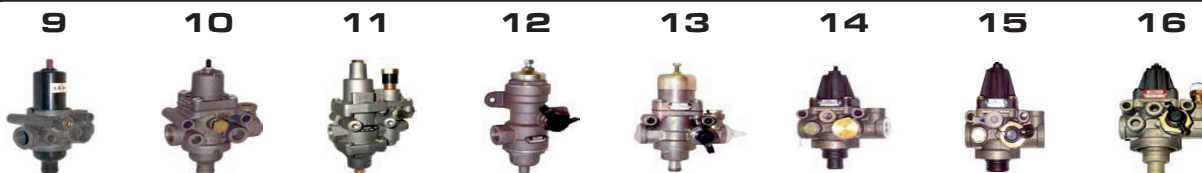

**SECTION 11
UNLOADER VALVES**

SECTION 11 UNLOADER & GOVERNOR VALVES

European Braking Systems UK
Unit 3 Westpoint Enterprise Park Trafford park Manchester M17 1QS

PIC	PART NR	EBS R/KIT
1	APSA.2870.B5W	EKCD.8.2
1	APSA.9006.5	EKCD.8.2
2	APSA.2878	EKCD.8.1
3	0.481.039.101	EKBO.9
4	0.481.039.209	EKBO.9.1
4	0.481.039.210	EKBO.9.1
4	0.481.039.211	EKBO.9.1
4	0.481.039.213	EKBO.9.1
4	0.481.039.214	EKBO.9.1
4	0.481.039.216	EKBO.9.1
4	0.481.039.221	EKBO.9.1
4	0.481.039.222	EKBO.9.1
5	312.013.014	EKGH.61.1
6	DR.3200	EKK.5
6	DR.3231	EKK.5
6	DR.3224	EKK.5
7	DR.33.A	

PIC	PART NR	EBS R/KIT	PIC	PART NR	EBS R/KIT
9	DR.3500	EKK.5.2	14	975.303.040	EKWA.61.1
9	DR.3502	EKK.5.2	14	975.303.060	EKWA.61.1
9	DR.3515	EKK.5.2	14	975.303.072	EKWA.61.1
9	DR.3524	EKK.5.2	14	975.303.080	EKWA.61.1
10	AC.135.AYZ	EKMM.61.1	14	975.303.081	EKWA.61.1
10	AC.135.HYZ	EKMM.61.1	14	975.303.082	EKWA.61.1
11	133.527.FA	EKWA.61.3A	14	975.303.082	EKWA.61.1
12	475.304.201	EKWA.37.1	14	975.303.086	EKWA.61.1
12	475.304.251	EKWA.37.1	14	975.303.120	EKWA.61.1
13	975.300.110	EKWA.61	14	975.303.220	EKWA.61.1
13	975.300.111	EKWA.61	15	975.303.447	EKWA.61.1
16	975.303.465	EKWA.61.1	15	975.303.473	EKWA.61.1
14	975.303.503	EKWA.61.1	15	975.303.474	EKWA.61.1
			15	975.303.504	EKWA.61.1
			16	975.303.464	EKWA.61.1

D 2 GOVERNOR VALVE

PART NR	PORT	BAR	EBS R/KIT
1189393	MET	7.9	EKBE.37.1
1189394	MET	8.1	EKBE.37.1
1189395	MET	8.5	EKBE.37.1
1189396	MET	12	EKBE.37.1
1189489	MET	10	EKBE.37.1
267059	MET	9	EKBE.37.1
267100	IMP	8.1	EKBE.37.1
269733	IMP	7.8	EKBE.37.1
275200	IMP	7.2	EKBE.37.1
275491	IMP	8.3	EKBE.37.1
275508	IMP	7.6	EKBE.37.1
277486	IMP	9	EKBE.37.1

Sec 11.4

SECTION 11 UNLOADER & GOVERNOR VALVES

Notes

A large rectangular area with a light yellow background and horizontal lines, intended for handwritten notes. The area is framed by a blue border and contains faint, repeating line-art icons of various mechanical components.